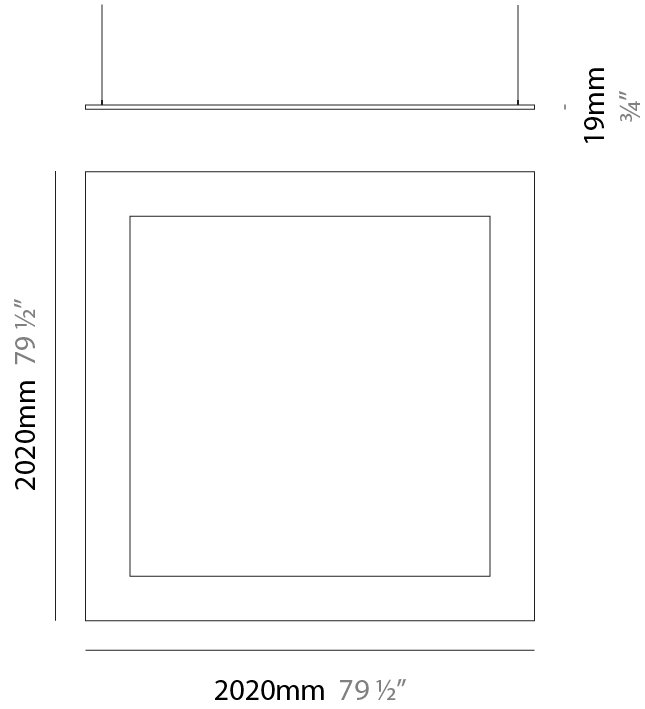

INFINITE FRAME SUSPENSION

A51100-

base number   Color   Finish
Temperature   Options

1. To build a product code in our configurator select the specify button on the base model # product page
2. To build a manual product code on this datasheet choose from the options listed below in blue font and add the suffix to the base model #

GENERAL

Series: Infinite Frame
Partner: Ivela
Division: Architectural
Installation: Suspension
Product Type: Panels
Mounting Location: Ceiling
Light Distribution: Direct

PHYSICAL

Shape: Square
Length (mm): 2020
Length (in): 79 ½
Width (mm): 2020
Width (in): 79 ½
Height (mm): 19
Height (in): 3/4
Max. Overall Height (mm): 2019
Max. Overall Height (in): 79 ½
Diffuser: PMMA - Opal
Fixture Finish: WHI / BLK / GLD
Fixture Material: Aluminum
Cable Details: 2,000mm / 78 3/4" - Transparent Cable

ELECTRICAL

Lamp Type: LED
Input Wattage (W): 160
Total Output Wattage (W): 136
Dimming: Tri-Mode (Non-Dimming and Phase Dimming (120Vac only) and 0-10V Dimming)
Driver Included: No
Driver Location: Remote
Driver Type: Constant Voltage - Universal
Driver Class: Class 2
Housing: ENCP 5/6/8
Input Voltage (V): 120 - 277
Output Voltage (V): 24

LED

Color Temperature (°K): 2700 / 3000 / 4000
Max. Delivered Lumen (lm): 9600 / 10000 / 10600
Nominal Lumen (lm): 19200 / 20000 / 21200
CRI: >93 CRI
Lamp Life (hrs): 50000

OPTICAL

RATINGS AND CERTIFICATIONS

Certified By: CSA Certified to UL and CSA Standards
IP rating: IP20